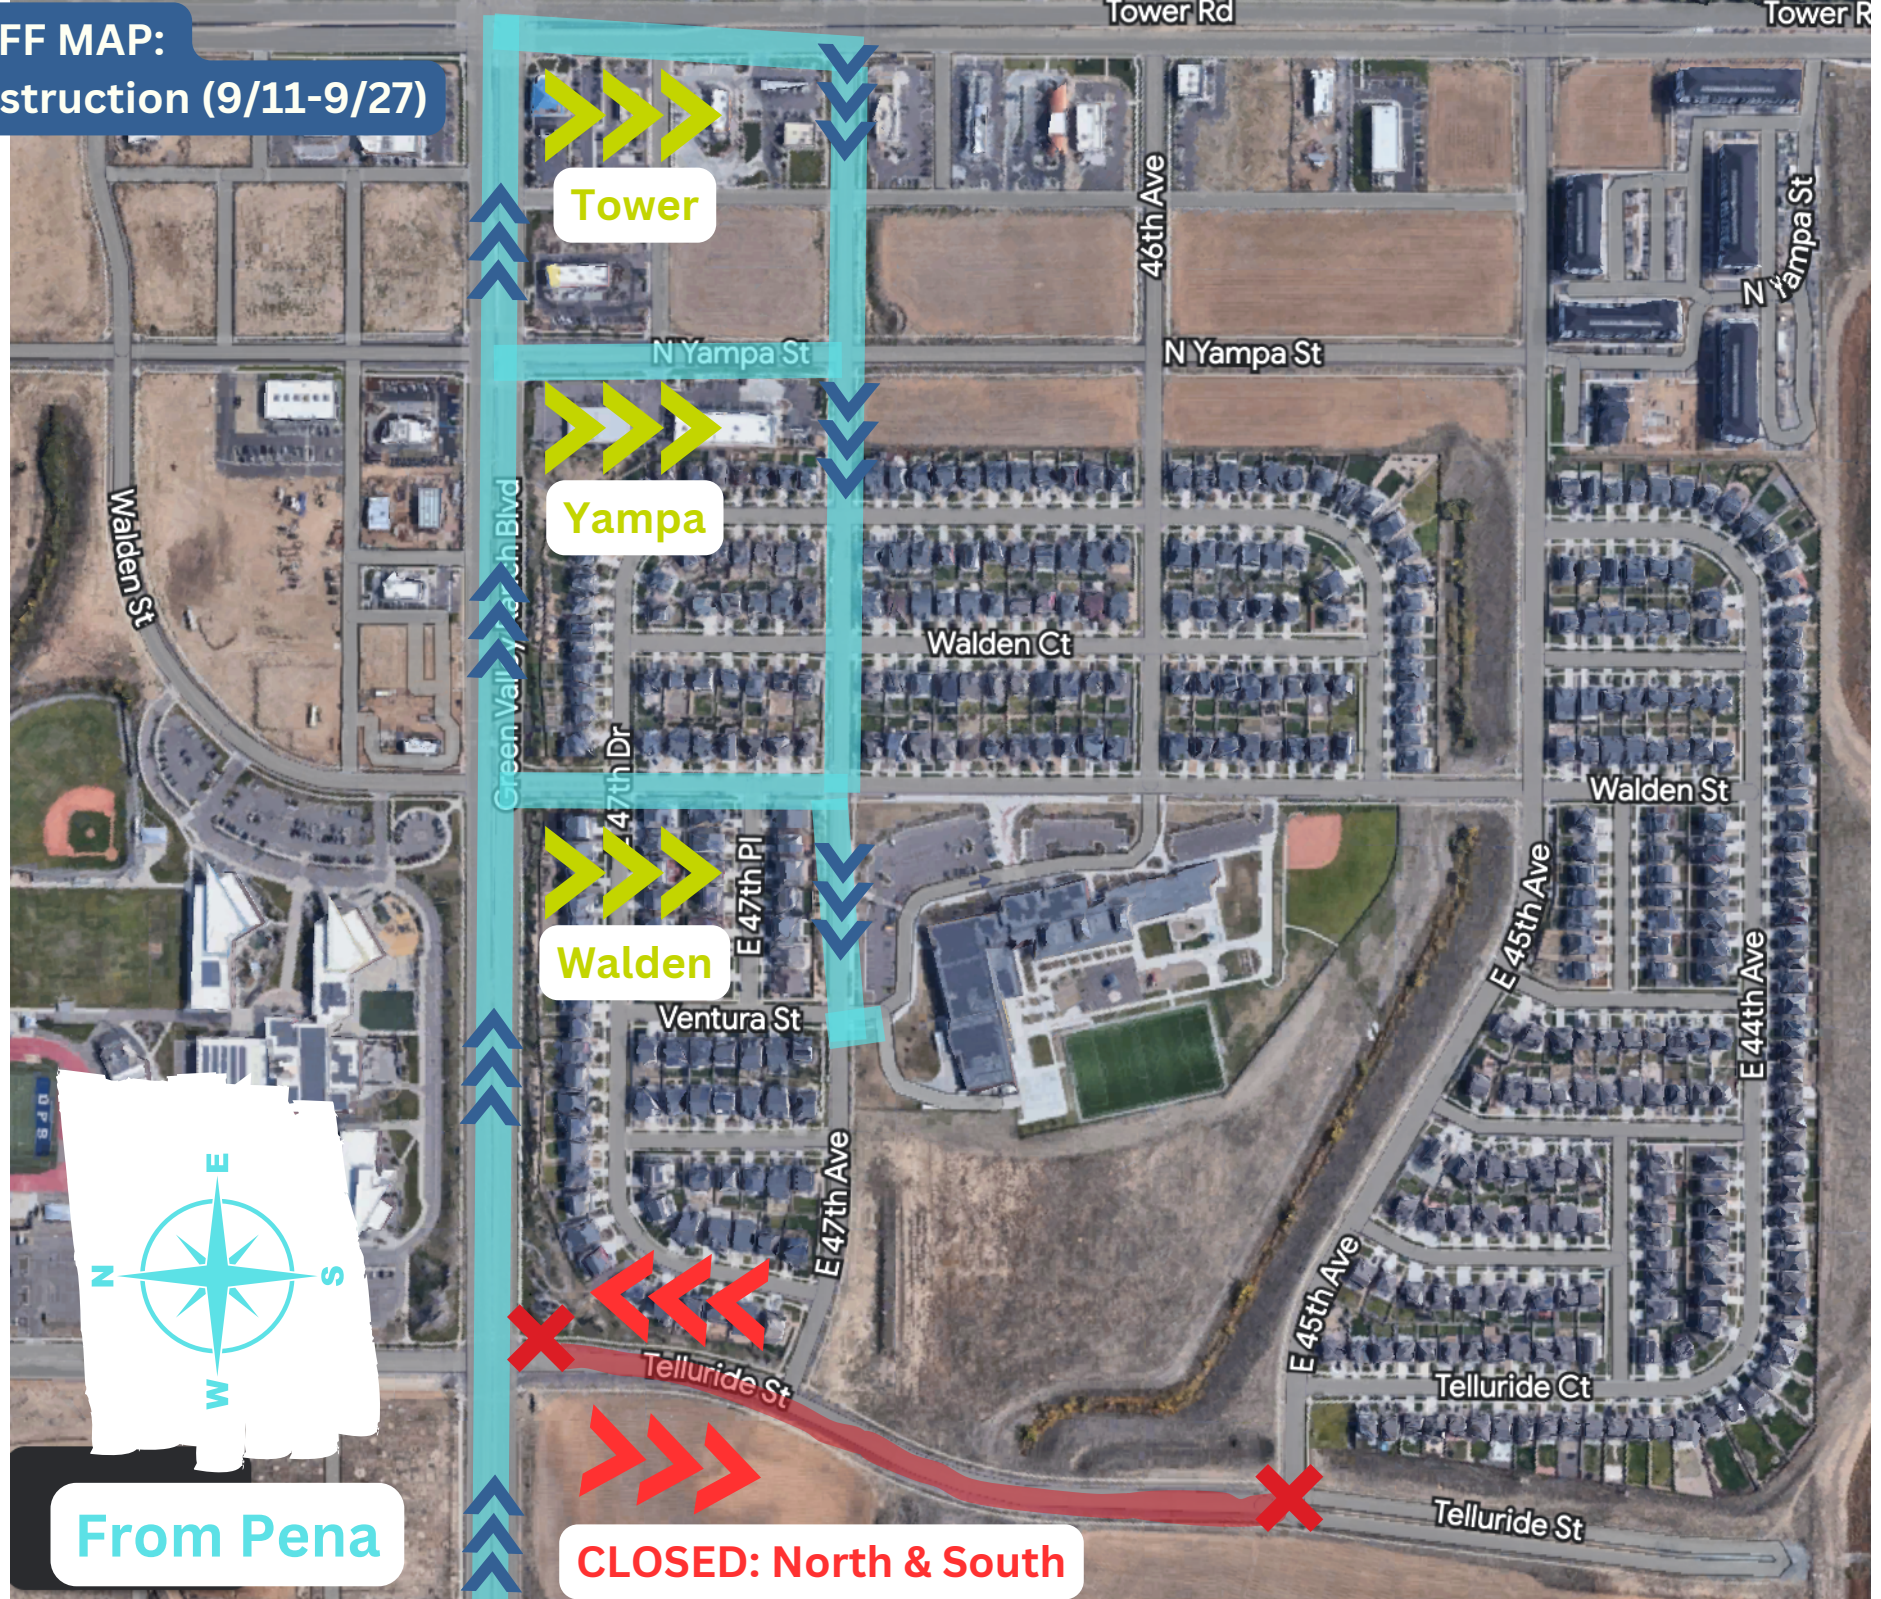

STAFF MAP:
Construction (9/5-9/8)

Tower

Yampa

Walden

CLOSED: Northbound

OPEN: Southbound

From Pena

**KNE FAMILIES:
Construction (9/5-9/8)**

Tower Rd Tower R

Tower

Yampa

Walden

CLOSED: Northbound

From Pena

STAFF MAP:
Construction (9/11-9/27)

Tower Rd Tower R

Tower

Yampa

Walden

From Pena

CLOSED: North & South

**KNE FAMILIES:
Construction (9/11-9/27)**

Tower Rd Tower R

Tower

Yampa

Walden

**TELLURIDE CLOSED: ONLY
open for school traffic
patterns**

From Pena

Walden St

Green Valley Ranch Blvd

E 47th Dr

E 47th Pl