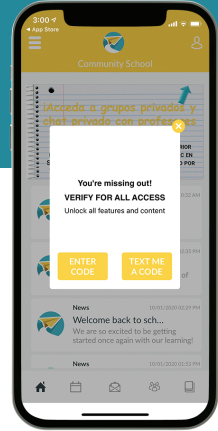

Download the App

Get It

Download the ReachWell app and "Allow" push notifications

Set It

Set your language

Add It

Choose your school and providers

Verify

Enter a code to access private groups and chats

Messaging

Calendar

Academics

Sign Ups

Social Assistance

Download the App

Get It

Download the ReachWell app and "Allow" push notifications

Set It

Set your language

Add It

Choose your school and providers

Verify

Enter a code to access private groups and chats

Messaging