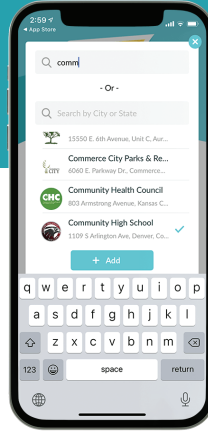

Download the App

Get It

Download the ReachWell app and "Allow" push notifications

Set It

Set your language

Add It

Choose your school and providers

Verify

Enter a code to access private groups and chats

Messaging

Calendar

Academics

Sign Ups

Social Assistance

Download the App

Get It

Download the ReachWell app and "Allow" push notifications

Set It

Set your language

Add It

Choose your school and providers

Verify

Enter a code to access private groups and chats

Messaging