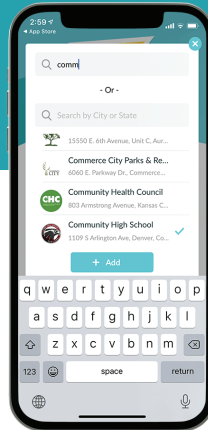

Enter a code to access private groups and chats

Messaging

Calendar

Academics

Sign Ups

Social Assistance

Download the App

Get It

Download the ReachWell app and "Allow" push notifications

Set It

Set your language

Add It

Choose your school and providers

Verify

Enter a code to access private groups and chats

Messaging

Calendar

Academics

Sign Ups

Social Assistance

Descargar la aplicación

Descarga la app

Descarga ReachWell y da click en Aceptar, cuando te pida activar las notificaciones.

Configura tu perfil