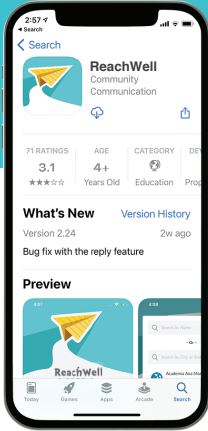

Download the App

Get It

Download the ReachWell app and "Allow" push notifications

Set It

Set your language

Add It

Choose your school and providers

Verify

Enter a code to access private groups and chats

Messaging

Calendar

Academics

Sign Ups

Social Assistance

Download the App

Get It