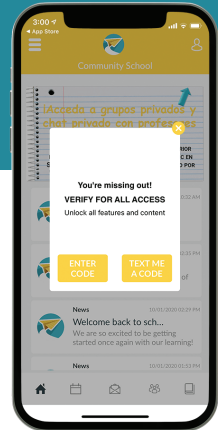

Enter a code to access private groups and chats

Messaging

Calendar

Academics

Sign Ups

Social Assistance

Download the App

Get It

Download the ReachWell app and "Allow" push notifications

Set It

Set your language

Add It

Choose your school and providers

Verify

Enter a code to access private groups and chats

Messaging

Calendar

Academics

Sign Ups

Social Assistance

Descargar la aplicación

Descarga la app

Descarga ReachWell y da click en Aceptar, cuando te pida activar las notificaciones.

Configura tu perfil