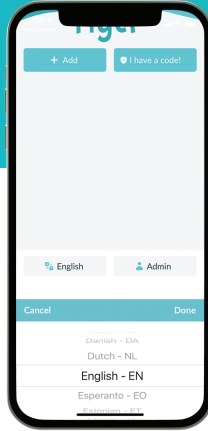

Download the App

Get It

Download the ReachWell app and "Allow" push notifications

Set It

Set your language

Add It

Choose your school and providers

Verify

Enter a code to access private groups and chats

Messaging

Calendar

Academics

Sign Ups

Social Assistance

Download the App

Get It

Download the ReachWell app and "Allow" push notifications

Set It

Set your language

Add It

Choose your school and providers

Verify

Enter a code to access private groups and chats

Messaging