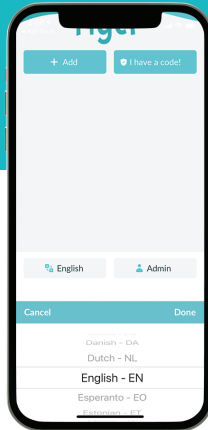

Download the ReachWell app and "Allow" push notifications

Set It

Set your language

Add It

Choose your school and providers

Verify

Enter a code to access private groups and chats

Messaging

Calendar

Academics

Sign Ups

Social Assistance

Descargar la aplicación

Descarga la app

Descarga ReachWell y da click en Aceptar, cuando te pida activar las notificaciones.

Configura tu perfil