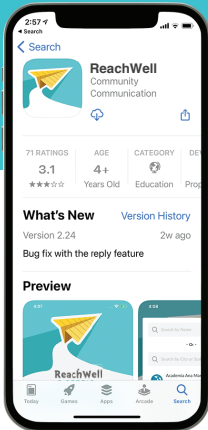

Download the ReachWell app and "Allow" push notifications

Set It

Set your language

Add It

Choose your school and providers

Verify

Enter a code to access private groups and chats

Messaging

Calendar

Academics

Sign Ups

Social Assistance

Descargar la aplicación

Descarga la app

Descarga ReachWell y da click en Aceptar, cuando te pida activar las notificaciones.

Configura tu perfil