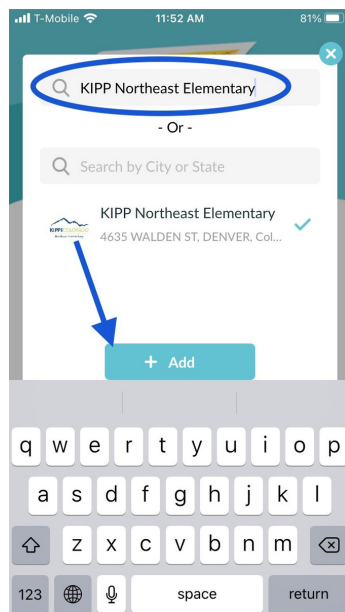

Stay in touch with KIPP Northeast Elementary by downloading the ReachWell Application

Open the ReachWell App on your phone. If you have not downloaded it please go to your app store and download ReachWell.

Step 1: Go to your App Store and search for "Reachwell" and download.

Step 2: Search for "KIPP Northeast Elementary" and ADD

Step 3: Select "KIPP Northeast Elementary"

Step 4: See the news feed for important updates or use the resources tab to find important school year information.

Step 2

KIPP Northeast Elementary
4635 Walden St. Denver, CO 80249
720-452-2551