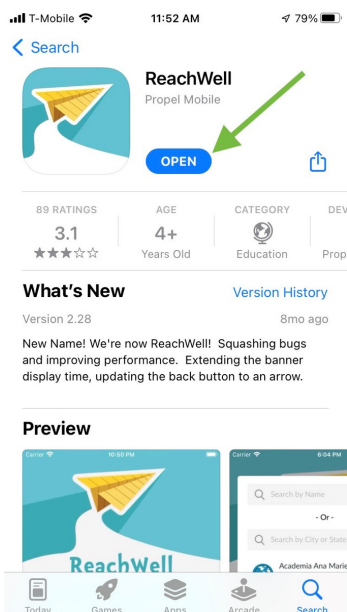

# Stay in touch with KIPP Northeast Elementary by downloading the ReachWell Application

Open the ReachWell App on your phone. If you have not downloaded it please go to your app store and download ReachWell.

Step 1: Go to your App Store and search for "Reachwell" and download.

Step 2: Search for "KIPP Northeast Elementary" and ADD

Step 3: Select "KIPP Northeast Elementary"

Step 4: See the news feed for important updates or use the resources tab to find important school year information.